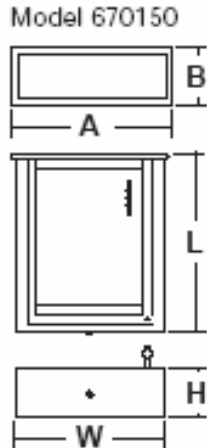

USDT150 PASS-THRU DRAWER

- Stainless steel deal tray for easy cash or credit transactions.
- Rear center divider closes off the wall opening when drawer is fully opened.
- Unit designed to seal out environment and control noise.
- Accommodates new or retro-fit construction.
- Built-in self-contained locking mechanism for user safety.
- Manufactured with brushed stainless steel for lasting quality.
- Full length deal tray for passing paperwork, canned goods and small packages.

Overall Size	Frame Face	Transfer Area	Wall Opening
H = 5"	A = 21 3/8"	H = 4 1/8"	W = 19 11/16"
W = 18"	B = 8"	W = 13 3/4"	H = 6 1/4"
L = 25"		L = 20"	